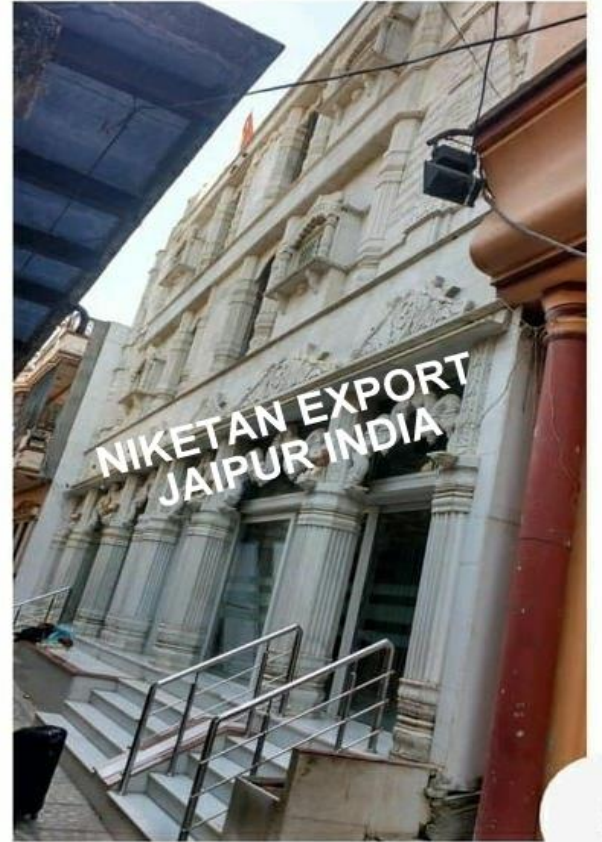

**Shri Shyam Mandal Trust VARANASI Trusty SHRI BAIJ NATH JI
AGARWAL Complete project in 2012.**

Show Room & Office:

2329, Krishna Bhawan, IInd Cross, Khazanewalon Ka Rasta, Jaipur - 302 001

Mob. +91-9829016607, 8952865407, Ph. +91-141-2317301

E-mail: niketanexport@gmail.com