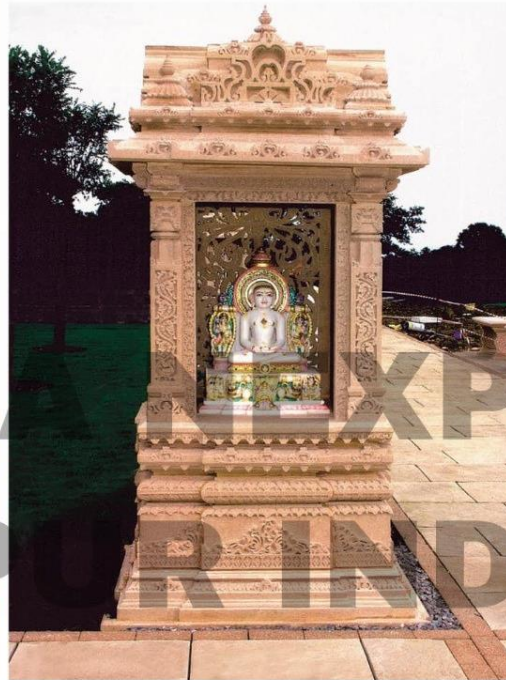

NIKETAN EXPORT

Export & Manufacture

Specialist in : Jain Shwetamber Digamber & Hindu Temple Marbal Work
All Kind Marbal Moortis Temple Works.

Parop. & Artists : Punit Sharma

Sand Stone Carving work

Show Room & Office: