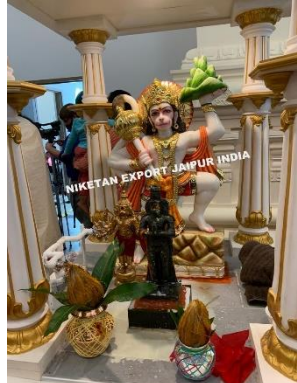

Parop. & Artists : Punit Sharma

**COMPLATED MARBLE MOORTIES PROJECT IN SPRINGFIELD USA IN AUGUST, 2020-21
THE HINDU TEMPLE OF GREATER SPRINGFIELD USA
PHOTOGRAPHS AND CERTIFICATE MARBLE MOORTIES**

2329, Krishna Bhawan, IInd Cross, Khazanewalon Ka Rasta, Jaipur - 302 001
Mob. +91-9829016607, 8952865407, Ph. +91-141-2317301
E-mail: niketandexport@gmail.com